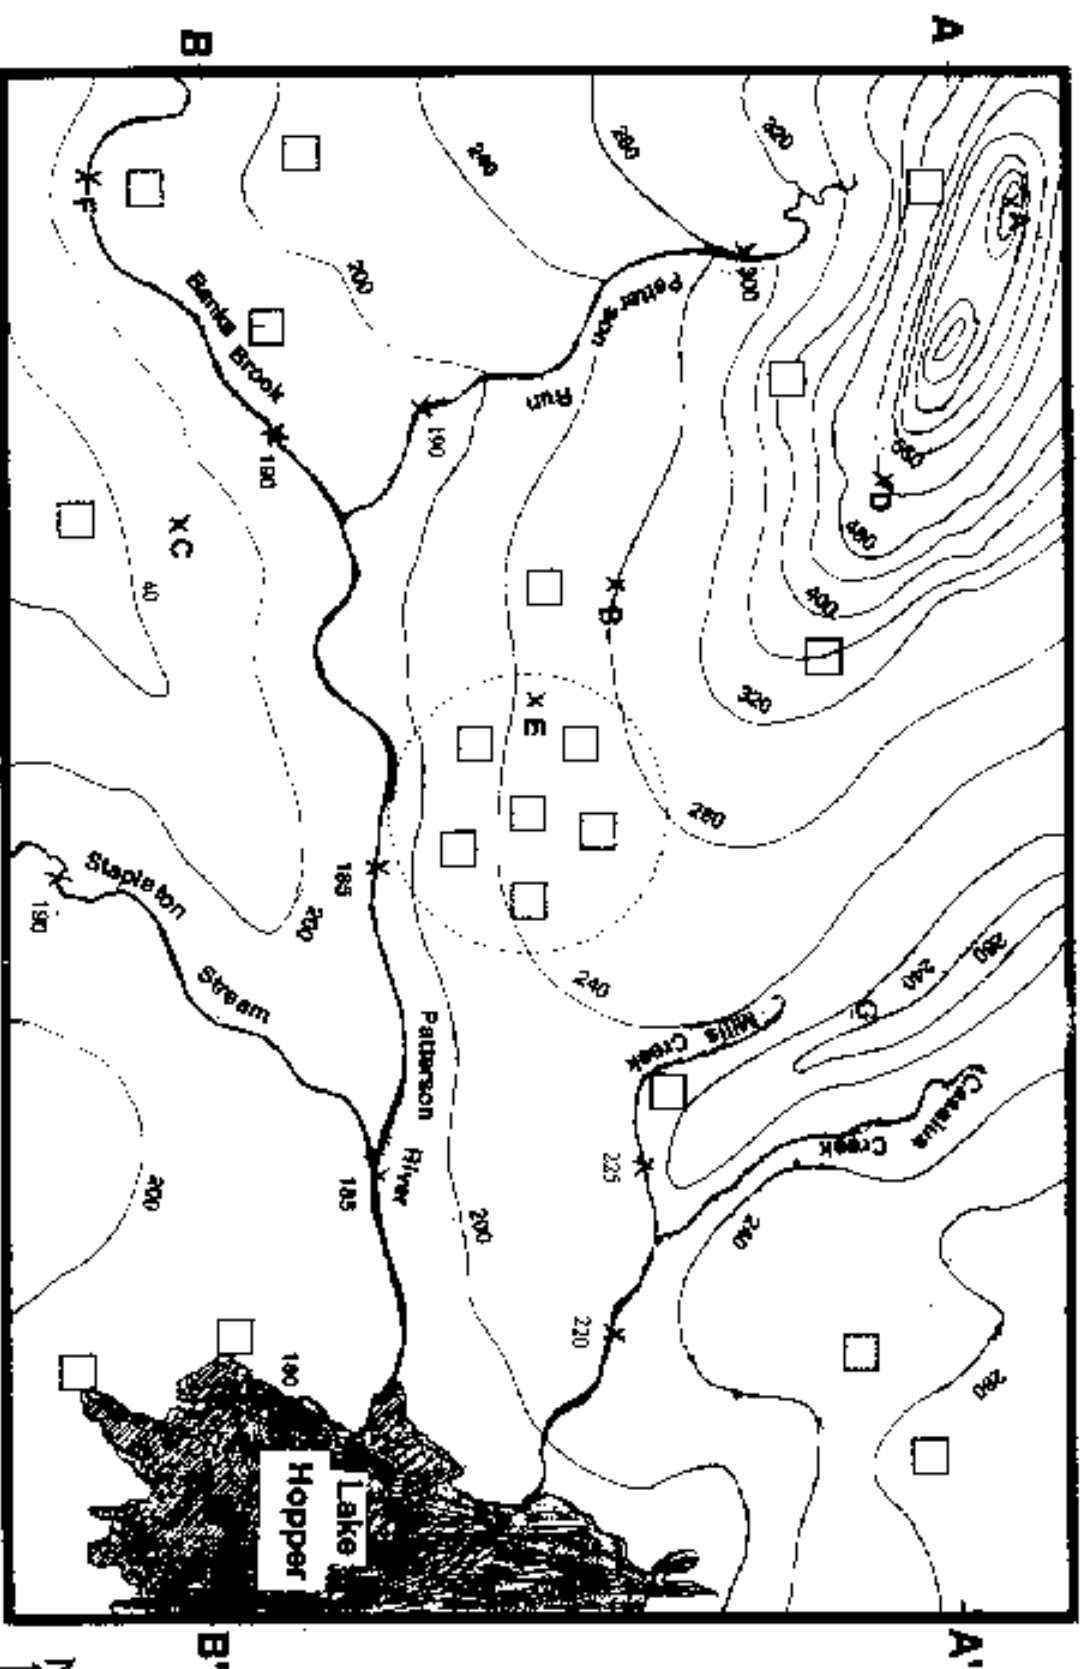

# Wherepebble

Contour Interval: 40 feet

Scale